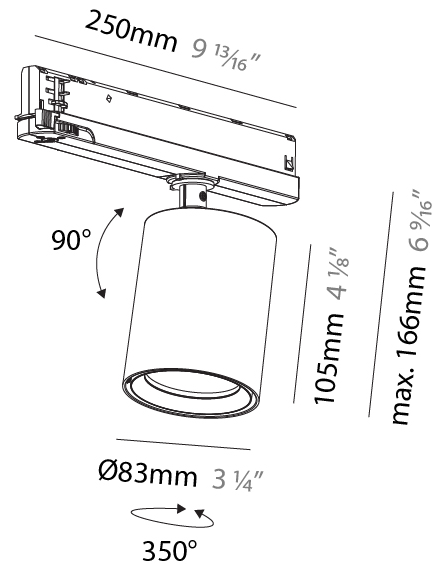

GENERAL

Series: Centriq
Subseries: Centriq In
Brand: Prolicht
Division: Architectural
Mounting Type: Track
Mounting Location: Ceiling
Subcategory: Spots

PHYSICAL

Shape: Cylinder
Diameter (mm): 83
Diameter (in): 3 1/4
Length (mm): 250
Length (in): 9 13/16
Height (mm): 166
Height (in): 6 9/16
Light Distribution: Adjustable / Direct
Weight (kg): 0.87
Fixture Finish: SSR / BKV / CWI / CRY / HAB / UFT / ITA / RUA / FTG / MYG / LOD / PUS / FRO / FUP / KIA / POP / BLS / SPG / MEY / GOH / GUM / CHC / COM / ABZ / JAG / OBR / MOS / ROR
Holder Finish: WHI / BLK
Accent Finish: SSR / BKV / CWI / CRY / HAB / LAG / UFT / ITA / RUA / RUR / MIC / FTG / MYG / TWT / LOD / PUS / FRO / FUP / KIA / POP / BLS / SPG / MEY / GOH / GUM / CHC / COM / ABZ / JAG
Fixture Material: Aluminum

ELECTRICAL

Lamp Type: LED (Zhaga Standard)
Input Wattage (W): 36.2
Total Output Wattage (W): 32.7
Dimming: Non-Dimmable / 0-10V Dimming
Driver Included: Yes
Driver Location: Integrated
Driver Type: Constant Current - 120Vac
Driver Class: Class 2
Input Voltage (V): 120

LED

Number of LEDs: 1
Color Temperature (°K): 2700 / 3000 / 3500 / 4000
Max. Delivered Lumen (lm): 2916 / 3037 / 3166 / 3320
Nominal Lumen (lm): 3471 / 3615 / 3769 / 3952
CRI: >90 CRI
Lamp Life (hrs): 50000

OPTICAL

Reflector: 20 / 32 / 54
Adjustability: Rotational 350°; Tilt 90°

RATINGS AND CERTIFICATIONS

Certified By: CSA Certified to UL and CSA Standards
IP rating: IP20