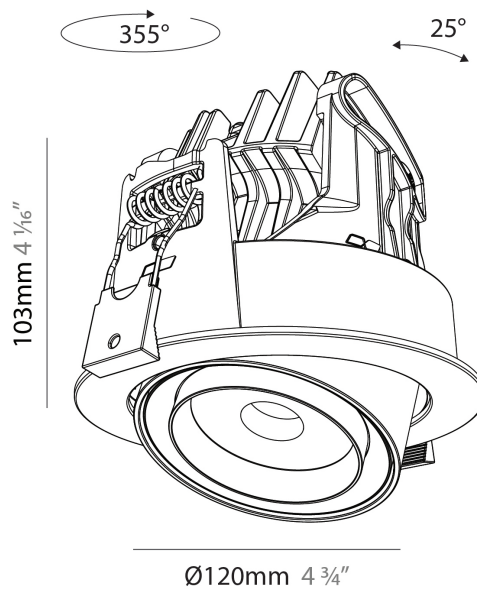

GENERAL

Series: Centriq
Subseries: Centriq Round Flex Adjustable
Brand: Prolicht
Division: Architectural
Mounting Type: Recessed
Mounting Location: Ceiling
Subcategory: Spots

PHYSICAL

Shape: Cylinder
Diameter (mm): 120
Diameter (in): 4 ¾
Height (mm): 105
Height (in): 4 1/8
Min. Recessing Depth (mm): 120
Min. Recessing Depth (in): 4 ¾
Light Distribution: Adjustable / Direct
Weight (kg): 0.666
Fixture Finish: SSR / BKV / CWI / CRY / HAB / UFT / ITA / RUA / FTG / MYG / LOD / PUS / FRO / FUP / KIA / POP / BLS / SPG / MEY / GOH / GUM / CHC / COM / ABZ / JAG / OBR / MOS / ROR
Fixture Material: Aluminum
Cut-out Measurements: Dia. 112mm / 4 7/16"

ELECTRICAL

Lamp Type: LED (Zhaga Standard)
Input Wattage (W): 20.5
Total Output Wattage (W): 18.1
Dimming: Tri-Mode (Non-Dimming and Phase Dimming (120Vac only) and 0-10V Dimming)
Driver Included: Yes
Driver Location: Recessed Housing
Driver Type: Constant Current - Universal
Driver Class: Class 2
Housing: ENCP 3
Input Voltage (V): 120 - 277
Constant Current (MA): 500

LED

Color Temperature (°K): 2700 / 3000 / 3500 / 4000
Max. Delivered Lumen (lm): 1201 / 1294 / 1346 / 1373
Nominal Lumen (lm): 1668 / 1797 / 1869 / 1907
CRI: >90 CRI
Lamp Life (hrs): 50000

OPTICAL

Beam Angle: 18 - 46
Adjustability: Rotational 350° / Tilt 25°

RATINGS AND CERTIFICATIONS

Certified By: CSA Certified to UL and CSA Standards
IP rating: IP20