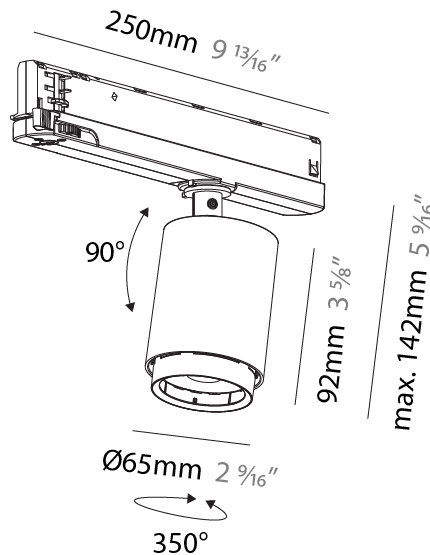

GENERAL

Series: Centriq
Subseries: Centriq In Flex
Brand: Prolicht
Division: Architectural
Mounting Type: Track
Subcategory: Spots

PHYSICAL

Shape: Cylinder
Diameter (mm): 65
Diameter (in): 2 ⁹/₁₆
Length (mm): 250
Length (in): 9 ¹³/₁₆
Height (mm): 142
Height (in): 5 ⁹/₁₆
Light Distribution: Adjustable / Direct
Weight (kg): 0.62
Fixture Finish: SSR / BKV / CWI / CRY / HAB / UFT / ITA / RUA / FTG / MYG / LOD / PUS / FRO / FUP / KIA / POP / BLS / SPG / MEY / GOH / GUM / CHC / COM / ABZ / JAG / OBR / MOS / ROR
Holder Finish: WHI / BLK
Accent Finish: SSR / BKV / CWI / CRY / HAB / LAG / UFT / ITA / RUA / RUR / MIC / FTG / MYG / TWT / LOD / PUS / FRO / FUP / KIA / POP / BLS / SPG / MEY / GOH / GUM / CHC / COM / ABZ / JAG
Fixture Material: Aluminum

ELECTRICAL

Lamp Type: LED (Zhaga Standard)
Input Wattage (W): 20
Total Output Wattage (W): 18.1
Dimming: Non-Dimmable / 0-10V Dimming
Driver Included: Yes
Driver Location: Integrated
Driver Type: Constant Current - 120Vac
Driver Class: Class 2
Input Voltage (V): 120

LED

Number of LEDs: 1
Color Temperature (°K): 2700 / 3000 / 3500 / 4000
Max. Delivered Lumen (lm): 1207 / 1300 / 1376 / 1380
Nominal Lumen (lm): 1672 / 1800 / 1905 / 1910
CRI: >90 CRI
Lamp Life (hrs): 50000

OPTICAL

Reflector°: Adjustable 14 - 44
Adjustability: Rotational 360°; Tilt 90° (±45°)

RATINGS AND CERTIFICATIONS

Certified By: Certified for North American Standards
IP rating: IP20