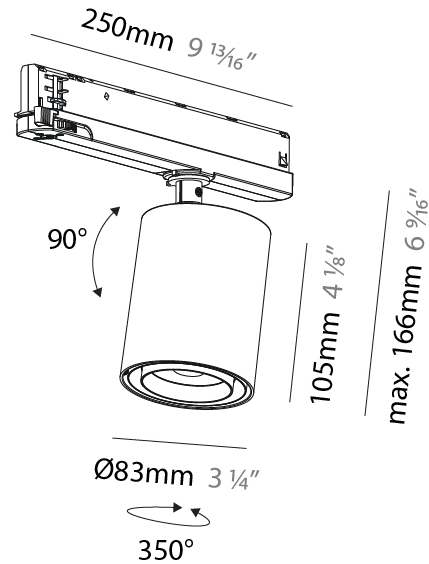

OPTICAL

| |
|---|
| Reflector°: Adjustable 14 - 44 |
| Adjustability: Rotational 360°; Tilt 90° (±45°) |

RATINGS AND CERTIFICATIONS

| |
|--|
| Certified By: Certified for North American Standards |
| IP rating: IP20 |