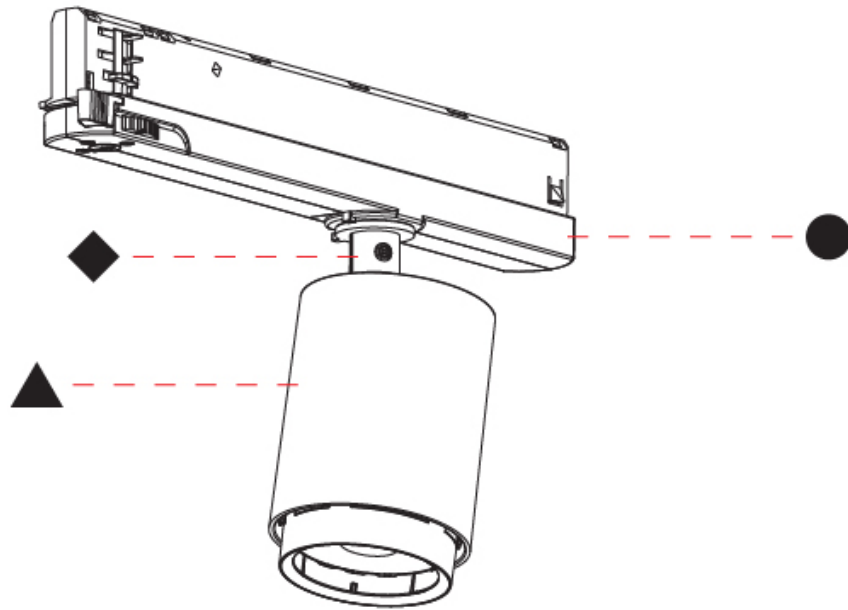

A3T220-

PROJECT

TYPE

SPECIFIER

QUANTITY

DATE

A